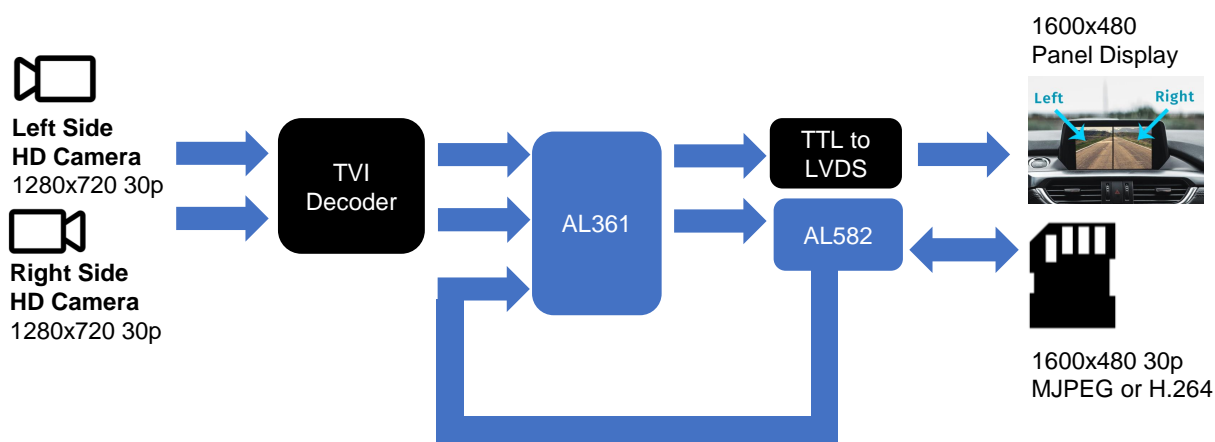

AL582, H.264 Wireless Video Streaming SoC, and AL361, 4K Multi-Channel Video Processor SoC, provide real solutions to automotive industry, solving safety and security issues.

AL361 and AL582 Reference Design

Main Features

- HD panel Display 1600x480 resolution
- Dual Channel HD Video SD card recording
- 300 m boot up time
- AHD/TVI HD camera supported

Block Diagram

Car Side View Camera's main benefits

- Reduce petrol consumption (3.2%)
- Save lives, 0.5% highway fatalities
- Improve aerodynamics (2.7%)
- Make parking easier