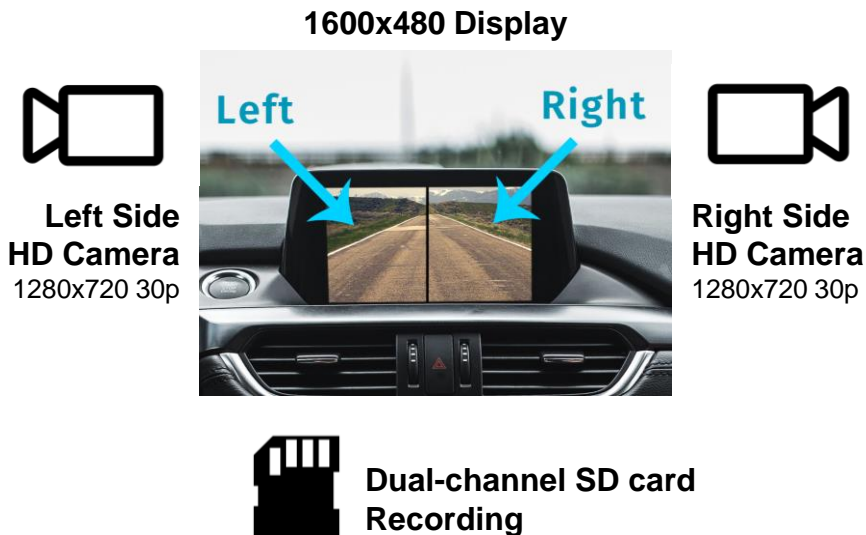

AVERLOGIC

Your Video Solution Partner

Averlogic brings its Car Side View Camera Concept, demonstrating a functional camera system designed to completely replace side mirrors or just eliminate blind spots.

Main Features

- HD panel Display 1600x480 resolution
- Dual Channel HD Video SD card recording
- 300 m boot up time
- AHD/TVI HD camera supported

Block Diagram

Car Side View Camera's main benefits

- Reduce petrol consumption (3.2%)
- Save lives, 0.5% highway fatalities
- Improve aerodynamics (2.7%)
- Make parking easier